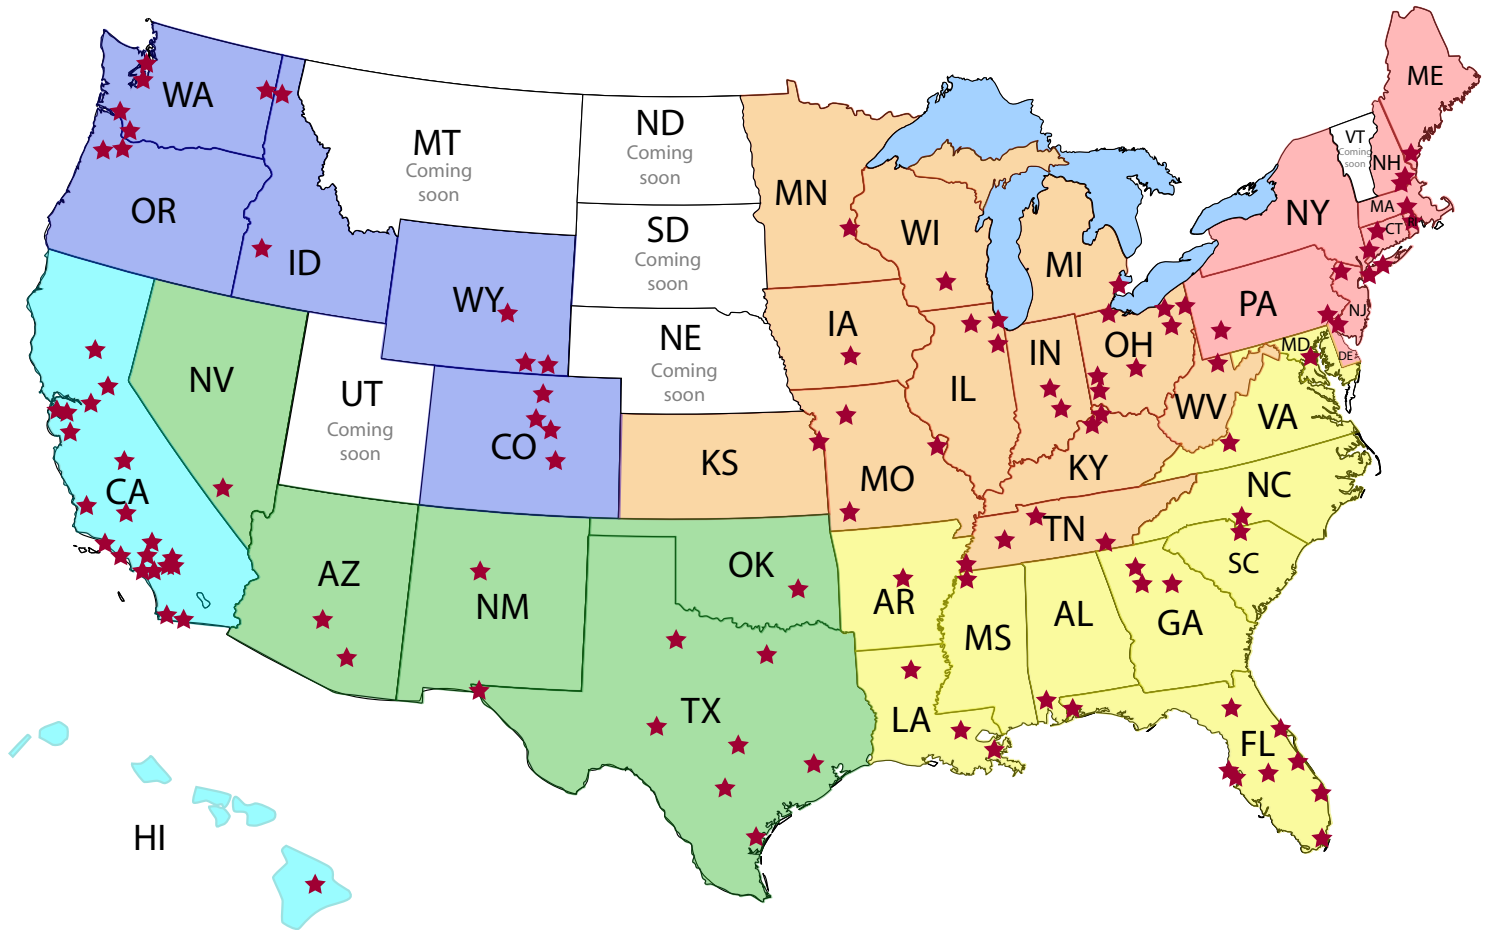

David Morse & Associates

CLAIMS ADJUSTING SERVICES ACROSS THE UNITED STATES

- CALIFORNIA REGION
- NORTHWEST REGION
- SOUTHWEST REGION
- CENTRAL REGION
- NORTHEAST REGION
- SOUTHEAST REGION

PLEASE VISIT OUR WEBSITE TO VIEW THE MOST
CURRENT LIST OF SERVICE LOCATIONS
WWW.DAVIDMORSE.COM

NORTHWEST REGION SERVICE LOCATIONS

State/City	Zip Code From Which Mileage is Computed	Lines Handled	
Colorado			
Boulder	80123	Cas	Prop
Denver	80123	Cas	Prop
Ft. Collins	80123	Cas	Prop
Colorado Springs	80903		Prop
Idaho			
Boise	83646		Prop
Coeur d'Alene	99206	Cas	Prop
Oregon			
Portland	97004	Cas	Prop
Salem	97303	Cas	Prop
Washington			
Longview	98682	Cas	Prop
Seattle	98106	Cas	Prop
Spokane	99206	Cas	Prop
Tacoma	98206	Cas	Prop
Vancouver	98682	Cas	Prop
Wyoming			
Casper	82604		Prop
Cheyenne	82072		Prop
Laramie	82072		Prop

SOUTHEAST REGION SERVICE LOCATIONS

State/City	Zip Code From Which Mileage is Computed	Lines Handled	
Alabama			
Mobile	36530		Prop
Arkansas			
Little Rock	72223		Cas
Florida			
Daytona	32119		Prop
Gainesville	32641		Prop
Jupiter	33477		Prop
Miami	33134	Cas	Prop
Melbourne	32929		Prop
Palm Harbor	34681	Cas	
Pensacola	36530		Prop
Tampa	33778	Cas	
Tampa	34689		Prop
Winter Haven	33880		Prop
Georgia			
Atlanta	30087	Cas	
Canton	30115		Prop
Cumming	30040	Cas	
Winder	30054		Prop
Louisiana			
Baton Rouge	70123		Prop
New Orleans	70123		Prop
Monroe	71291		Prop
Maryland			
Baltimore	20878	Cas	
Baltimore	21009		Prop
Mississippi			
From Lexington, TN	38351		Cas
North Carolina			
Charlotte	28173		Prop
South Carolina			
From Charlotte, NC	28173		Prop